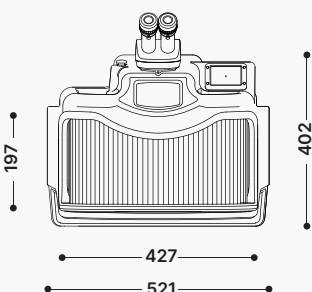

*dimensions in mm

Discover all our machines, stay connected!

REQUEST A QUOTE

sales@orotig.com

more information on orotig.com