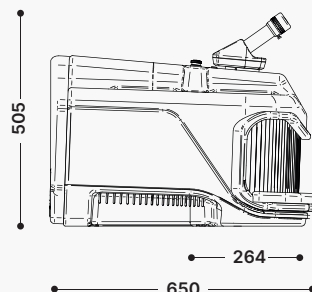

*dimensions in mm

Discover all our machines, stay connected!

REQUEST A QUOTE

sales@orotig.com

more information on orotig.com